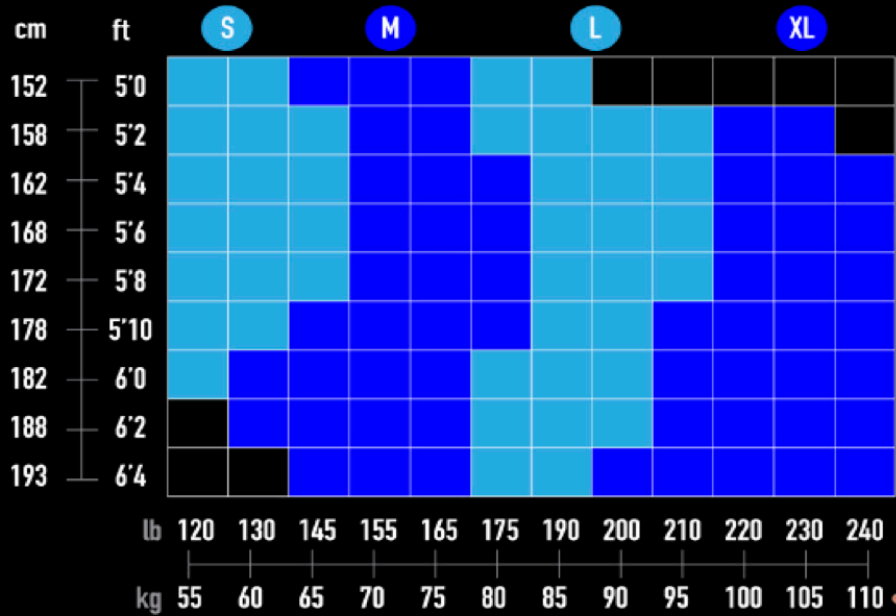

MENS COMPRESSION LEGGINGS / SIZE CHART