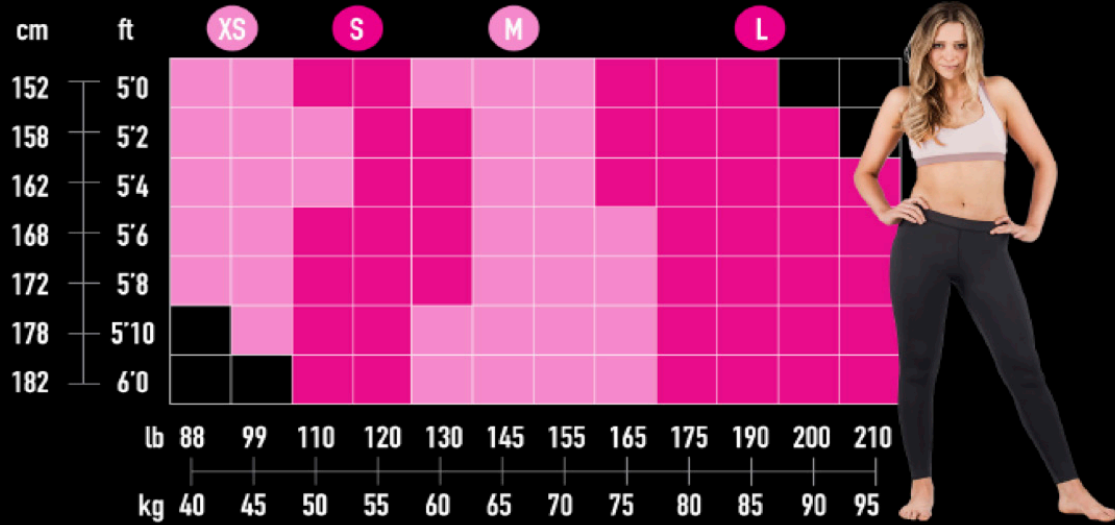

LADIES COMPRESSION LEGGINGS / SIZE CHART