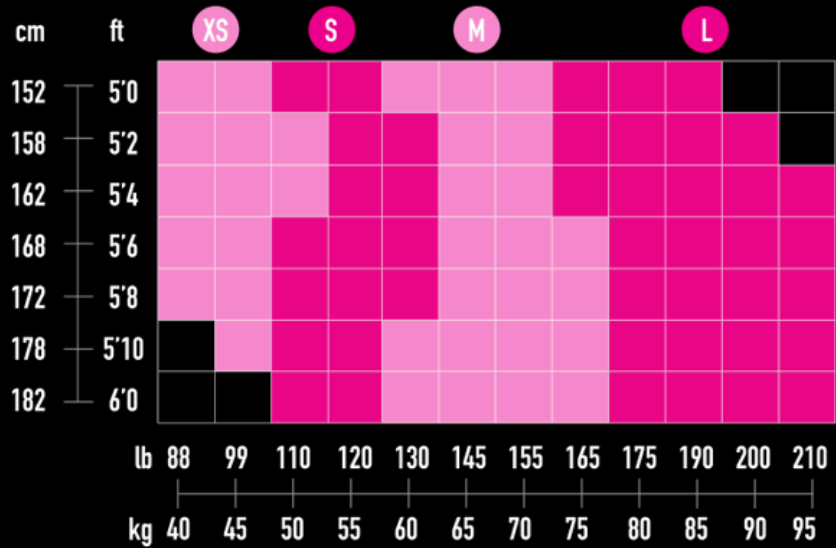

LADIES HI-RISE FIT SHORTS